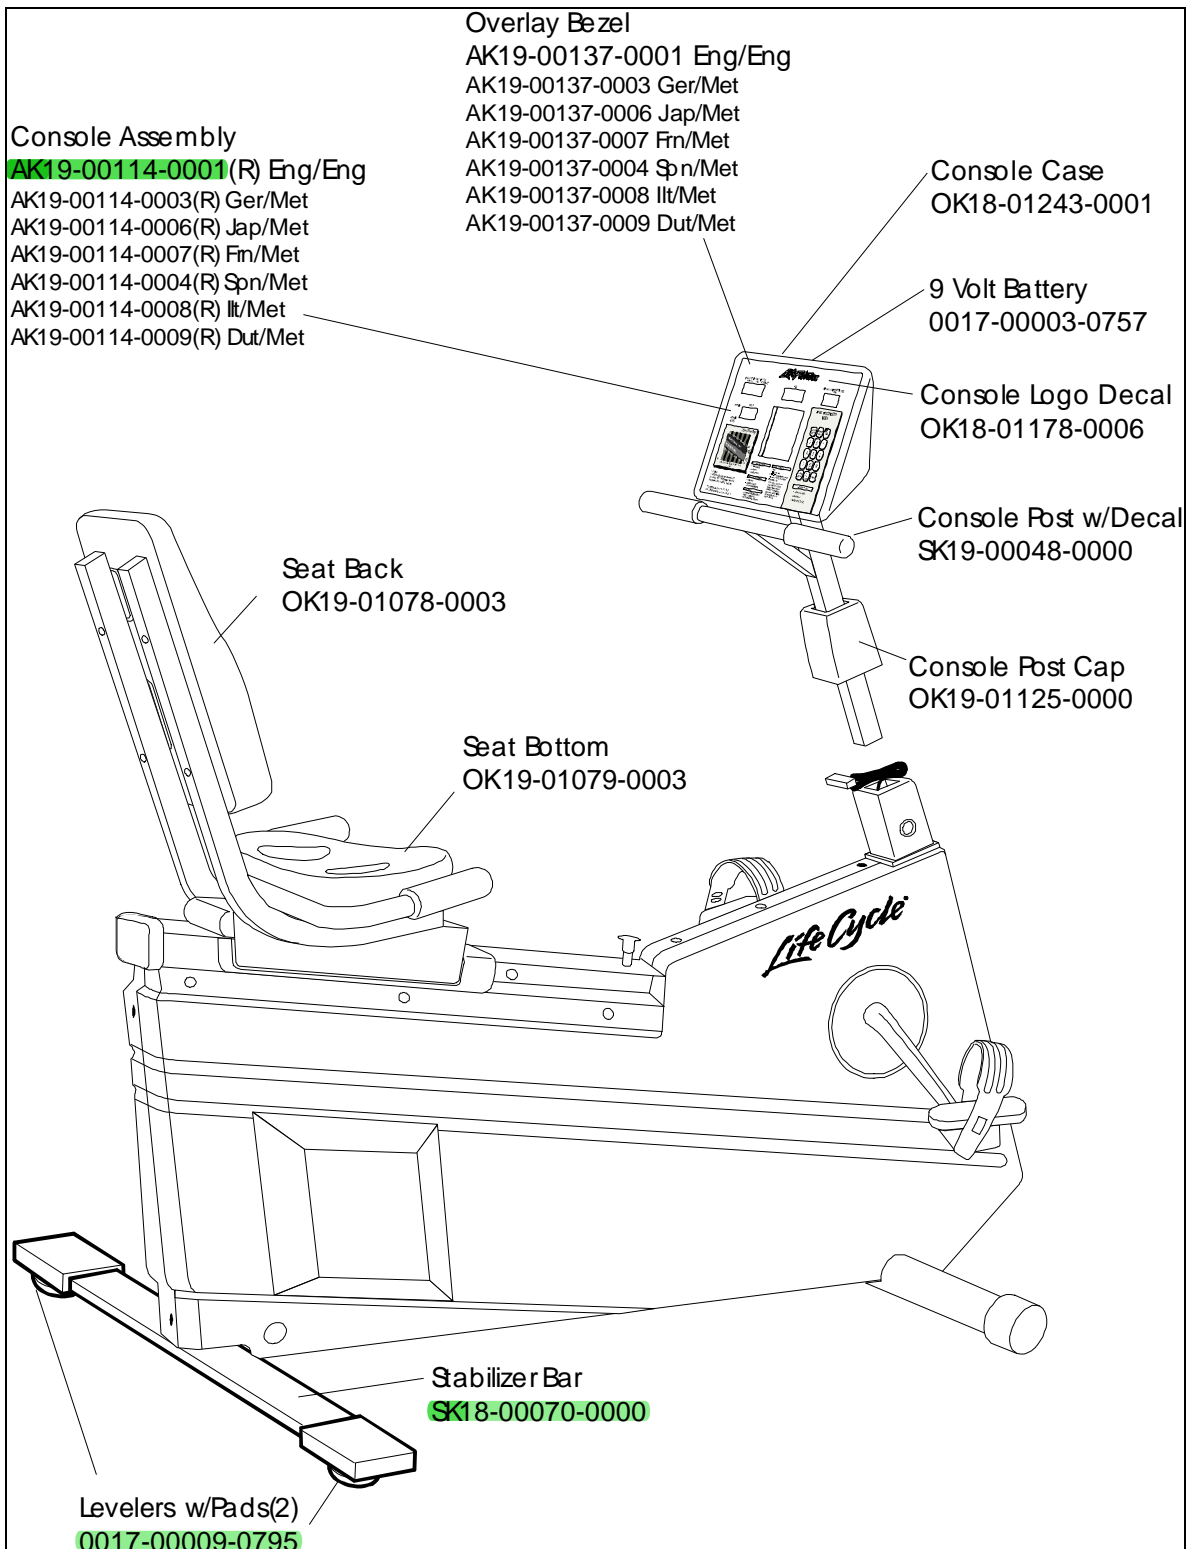

LC-9100R
EXERCISE BIKE

GK19-00015-XXXX
SN # 472000 and UP

LC-9100R
EXERCISE BIKE

GK19-00015-XXXX
SN # 472000 and UP

LC-9100R
EXERCISE BIKE

GK19-00015-XXXX
SN # 472000 and UP