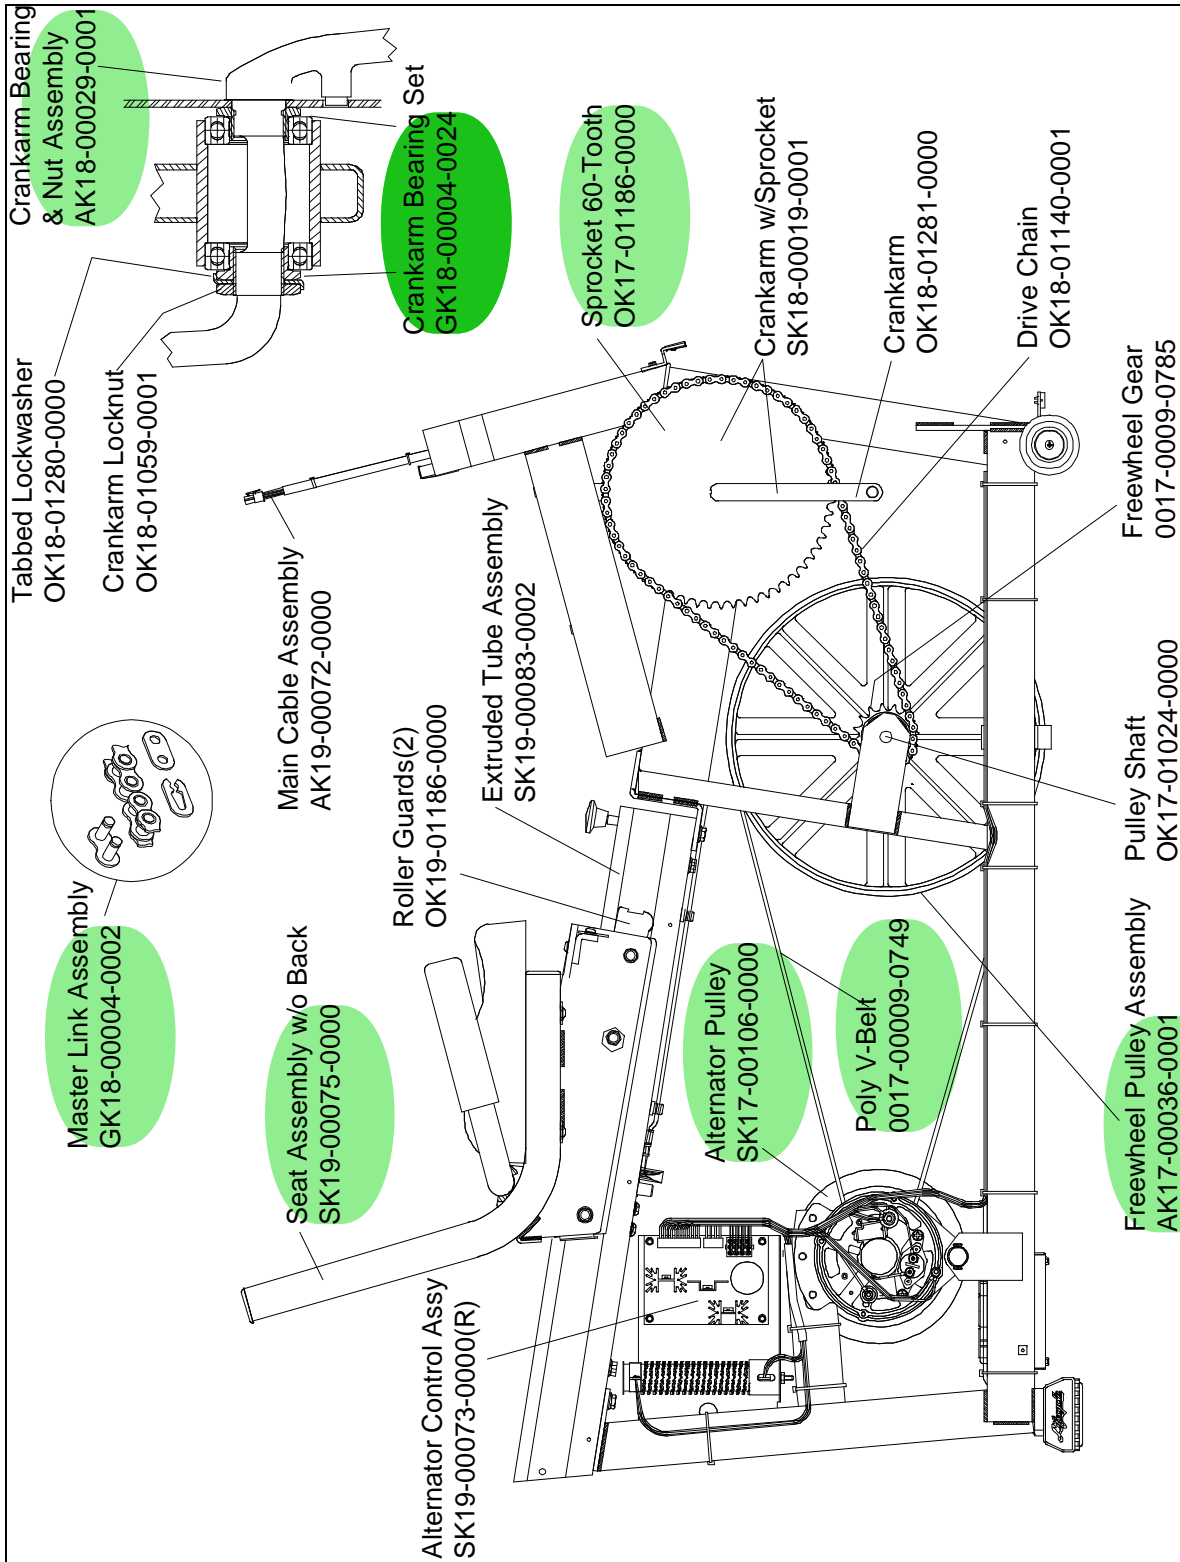

LC-9100R
EXERCISE BIKE

GK19-00015-XXXX
SN # 472000 and UP

LC-9100R
EXERCISE BIKE

GK19-00015-XXXX
SN # 472000 and UP

LC-9100R
EXERCISE BIKE

GK19-00015-XXXX
SN # 472000 and UP